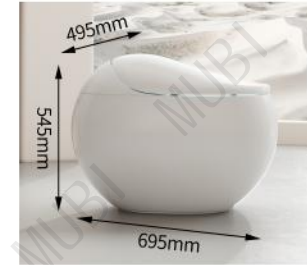

Model: T9030

Size: 695x495x545mm

Pit spacing: 300/400mm

Material: Ceramic/PP

Heating method: instant heating