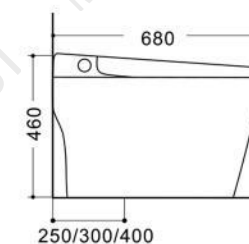

Model:3001

Size: 600x480x460mm
Rated voltage: 220V
Material: PP
S-trap: 300/400mm

Function	NON-ELECTRIC SMART TOILET SEAT
Hip Cleaning	●
Female Cleaning	●
Decompressor	●
Slow-closing Cover	●
Foot Kick Flushing	●