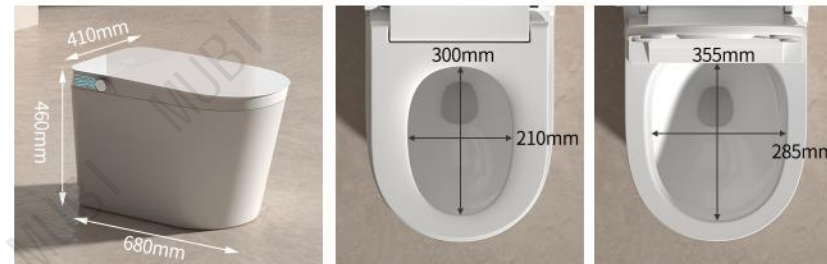

SMART LIVING

*Customized Volt & Plug in

Model: T9011

Size: 680x410x460mm

Pit spacing: 300/400mm

Material: Ceramic/PP

Heating method: instant heating

Function	Simplified Version	Standard Version	Upgraded Version	Deluxe Version
Seat Heating	●	●	●	●
Temp Adjustment	●	●	●	●
Flush During Power Outage	●	●	●	●
Night Light	●	●	●	●
Auto Flushing	●	●	●	●
IPX4 Waterproof	●	●	●	●
Foot Kick Water Flushing	●	●	●	●
Seat Sensor Flushing	●	●	●	●
Controler Control		●	●	●
Instant Water Heating		●	●	●
LED Display Screen		●	●	●
Air Filering & Aromatherapy		●	●	●
Warm Air Drying		●	●	●
3D Hydrotherapy		●	●	●
Female Cleaning		●	●	●
Hip Cleaning		●	●	●
Moving Cleaning		●	●	●
Nozzle Self-Cleaning		●	●	●
Water Pressure Adjustment		●	●	●
UVGI (Ultraviolet Germicidal)		●	●	●
IR therapy (infrared therapy)		●	●	●
Bubble Function		●	●	●
Radar Sensor Open The Lid			●	●
Foot Kick Open The Seat			●	●
Voice Control				●

SMART LIVING

Model: T9012

Size: 680x410x450mm

Pit spacing: 300/400mm

Material: Ceramic/PP

Heating method: instant heating

*Customized Volt & Plug in

Function	Simplified Version	Standard Version	Upgraded Version	Deluxe Version
Seat Heating	●	●	●	●
Temp Adjustment	●	●	●	●
Flush During Power Outage	●	●	●	●
Night Light	●	●	●	●
Auto Flushing	●	●	●	●
Intelligent Power-saving	●	●	●	●
IPX4 Waterproof	●	●	●	●
Foot Kick Water Flushing	●	●	●	●
Seat Sensor Flushing	●	●	●	●
Controler Control		●	●	●
Atmosphere Lights		●	●	●
Instant Water Heating		●	●	●
LED Display Screen		●	●	●
Warm Air Drying		●	●	●
Female Cleaning		●	●	●
Hip Cleaning		●	●	●
Moving Cleaning		●	●	●
Nozzle Self-Cleaning		●	●	●
Water Pressure Adjustment		●	●	●
Air Filering & Aromatherapy			●	●
Radar Sensor Open The Lid			●	●
Foot Kick Open The Seat			●	●
Voice Control				●
Bubble Function				●