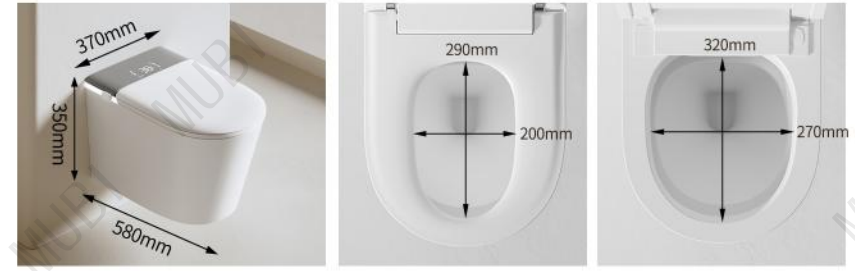

* Customized Volt & Plug in

Model: T9015B

Size: 580x370x350mm

Pit spacing: 180mm

Material: Ceramic/PP

Heating method: instant heating

Function	Simplified Version	Standard Version	Upgraded Version	Deluxe Version
Seat Heating	●	●	●	
Temp Adjustment	●	●	●	
Flush During Power Outage	●	●	●	
Night Light	●	●	●	
Auto Flushing	●	●	●	
Intelligent Power-saving	●	●	●	
Slow Down Cover	●	●	●	
IPX4 Waterproof	●	●	●	
Foot Sensor Water Flushing	●	●	●	
Seat Sensor Flushing	●	●	●	
Controler Control		●	●	
Atmosphere Lights		●	●	
Instant Water Heating		●	●	
LED Display Screen		●	●	
Warm Air Drying		●	●	
Female Cleaning		●	●	
Hip Cleaning		●	●	
Moving Cleaning		●	●	
Nozzle Self-Cleaning		●	●	
Water Pressure Adjustment		●	●	
Air Filering & Aromatherapy		●	●	
Bubble Function		●	●	
Radar Sensor Open The Lid			●	
Foot Sensor Open The Seat			●	