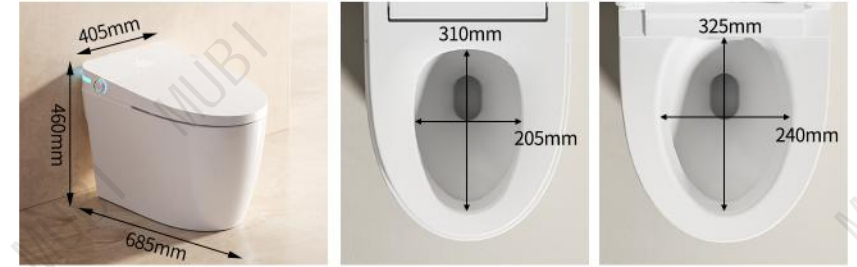

Model: T9007

Size: 685x405x460mm

Pit spacing: 300/400mm

Material: Ceramic/PP

Heating method: instant heating