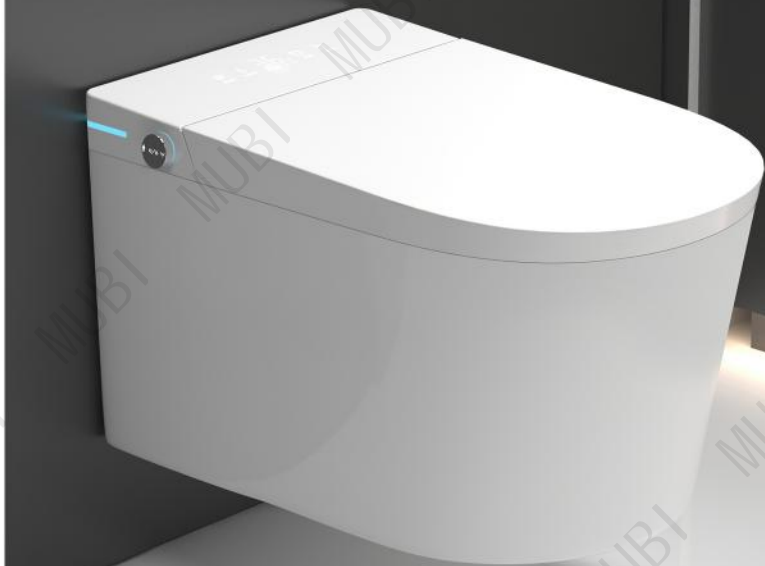

SMART LIVING