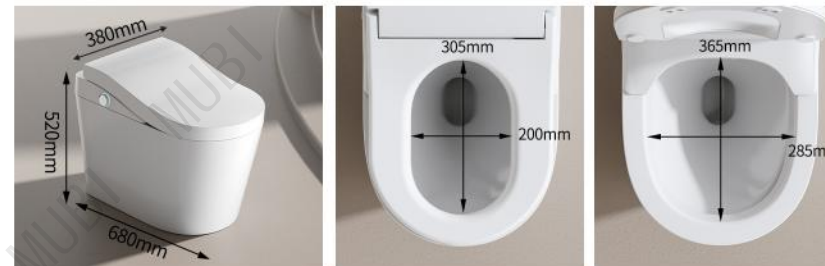

TWO COLORS OPTIONS

Model: T9018A

Size: 680x380x520mm

Pit spacing: 300/400mm

Material: Ceramic/PP

Heating method: instant heating

*Customized Volt & Plug in

Function	Simplified Version	Standard Version	Upgraded Version	Deluxe Version
Seat Heating	●	●	●	●
Temp Adjustment	●	●	●	●
Flush During Power Outage	●	●	●	●
Night Light	●	●	●	●
Auto Flushing	●	●	●	●
Button Flush	●	●	●	●
IPX4 Waterproof	●	●	●	●
Foot Kick Water Flushing	●	●	●	●
Seat Sensor Flushing	●	●	●	●
Controler Control		●	●	●
LED Display Screen		●	●	●
Instant Water Heating		●	●	●
Ergonomics		●	●	●
Warm Air Drying		●	●	●
Female Cleaning		●	●	●
Hip Cleaning		●	●	●
Moving Cleaning		●	●	●
Nozzle Self-Cleaning		●	●	●
Water Pressure Adjustment		●	●	●
Radar Sensor Open The Lid			●	●
Foot Kick Open The Seat			●	●
Air Filering & Aromatherapy			●	●
Bubble Function			●	●
Voice Control				●