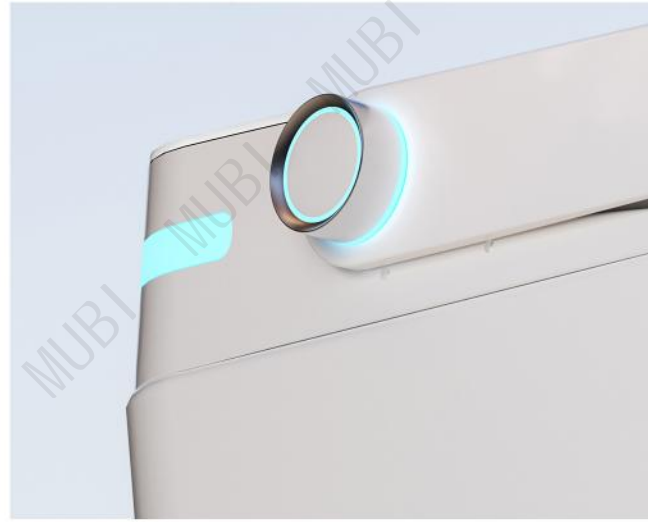

HIGHLIGHTING THE CRAFTSMANSHIP

Powerful performance
experience the difference