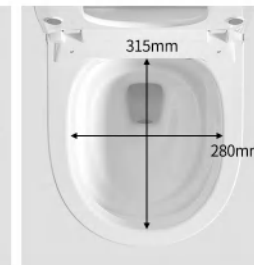

TWO COLORS OPTIONS

Model: T9026

Size: 580x360x360mm

Pit spacing: 180mm

Material: Ceramic/PP

Heating method: instant heating

*Customized Volt & Plug in

Function	Simplified Version	Standard Version	Upgraded Version	Deluxe Version
Seat Heating	●	●	●	
Night Light	●	●	●	
Temperature Adjustment	●	●	●	
Seat Sensor Flushing	●	●	●	
Power Leakage Protection	●	●	●	
Flush During Power Outage	●	●	●	
Intelligent Electricity Saving	●	●	●	
Foot Sensor Water Flushing	●	●	●	
Seat Sensor Flushing	●	●	●	
IPX4 Waterproof	●	●	●	
Dual Knob Control	●	●	●	
Controler Control		●	●	
Atmosphere Lights		●	●	
Instant Water Heating		●	●	
Warm Air Drying		●	●	
LED Display Screen		●	●	
Female Cleaning		●	●	
Hip Cleaning		●	●	
Moving Cleaning		●	●	
Nozzle Self-Cleaning		●	●	
Water Pressure Adjustment		●	●	
Radar Sensor Open The Lid			●	
Foot Sensor Open The Seat			●	
Bubble Function			●	

CHOOSING A SMART TOILET

Model: T9026A

Size: 580x360x450mm

Pit spacing: 300/400mm

Material: Ceramic/PP

Heating method: instant heating

*Customized Volt & Plug in

Function	Simplified Version	Standard Version	Upgraded Version	Deluxe Version
Seat Heating	●	●	●	
Night Light	●	●	●	
Temperature Adjustment	●	●	●	
Seat Sensor Flushing	●	●	●	
Power Leakage Protection	●	●	●	
Flush During Power Outage	●	●	●	
Intelligent Electricity Saving	●	●	●	
Foot Kick Water Flushing	●	●	●	
Seat Sensor Flushing	●	●	●	
IPX4 Waterproof	●	●	●	
Dual Knob Control	●	●	●	
Controler Control		●	●	
Atmosphere Lights		●	●	
Instant Water Heating		●	●	
Warm Air Drying		●	●	
LED Display Screen		●	●	
Female Cleaning		●	●	
Hip Cleaning		●	●	
Moving Cleaning		●	●	
Nozzle Self-Cleaning		●	●	
Water Pressure Adjustment		●	●	
Radar Sensor Open The Lid			●	
Foot Kick Open The Seat			●	
Bubble Function			●	