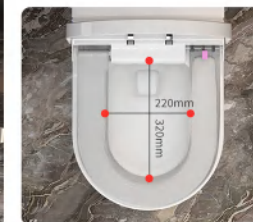

TWO COLORS OPTIONS

Model: T9018A

Size: 680x380x520mm

Pit spacing: 300/400mm

Material: Ceramic/PP

Heating method: instant heating

*Customized Volt & Plug in

Function	Simplified Version	Standard Version	Upgraded Version	Deluxe Version
Seat Heating	●	●	●	●
Temp Adjustment	●	●	●	●
Flush During Power Outage	●	●	●	●
Night Light	●	●	●	●
Auto Flushing	●	●	●	●
Button Flush	●	●	●	●
IPX4 Waterproof	●	●	●	●
Foot Kick Water Flushing	●	●	●	●
Seat Sensor Flushing	●	●	●	●
Controler Control		●	●	●
LED Display Screen		●	●	●
Instant Water Heating		●	●	●
Ergonomics		●	●	●
Warm Air Drying		●	●	●
Female Cleaning		●	●	●
Hip Cleaning		●	●	●
Moving Cleaning		●	●	●
Nozzle Self-Cleaning		●	●	●
Water Pressure Adjustment		●	●	●
Radar Sensor Open The Lid			●	●
Foot Kick Open The Seat			●	●
Air Filering & Aromatherapy			●	●
Bubble Function			●	●
Voice Control				●

ROTATING SLEEVE REPLACEMENT

Model: T9019

Size: 710x410x475mm

Pit spacing: 300/400mm

Material: Ceramic/PP

Heating method: instant heating

*Customized Volt & Plug in

Function	Simplified Version	Standard Version	Upgraded Version	Deluxe Version
Seat Heating			●	●
Temp Adjustment			●	●
Flush During Power Outage			●	●
Night Light			●	●
Auto Flushing			●	●
Side Button			●	●
IPX4 Waterproof			●	●
Foot Sensor Water Flushing			●	●
Seat Sensor Flushing			●	●
Controler Control			●	●
Radar Sensor Open The Lid			●	●
Foot Sensor Open The Seat			●	●
Intelligent Replacement Kit			●	●
Instant Water Heating				●
Water Purification Filtration				●
Warm Air Drying				●
Child Cleaning				●
Female Cleaning				●
Hip Cleaning				●
Moving Cleaning				●
Nozzle Self-Cleaning				●
Water Pressure Adjustment				●
Bubble Function				●
UVGI (Ultraviolet Germicidal)				●