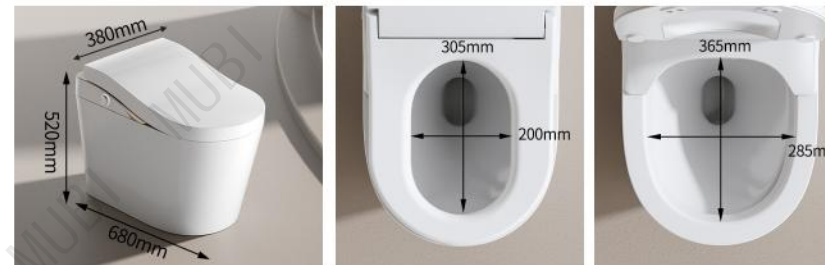

**COLOR RIM LIGHT
HIGHLIGHT THE CHARM
OF TECHNOLOGY**

TWO COLORS OPTIONS

Model: T9018

Size: 680x380x520mm

Pit spacing: 300/400mm

Material: Ceramic/PP

Heating method: instant heating

*Customized Volt & Plug in