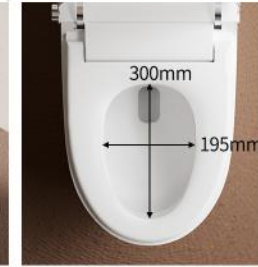

SMART LIVING

Model: T9012

Size: 680x410x450mm

Pit spacing: 300/400mm

Material: Ceramic/PP

Heating method: instant heating

*Customized Volt & Plug in

Function	Simplified Version	Standard Version	Upgraded Version	Deluxe Version
Seat Heating	●	●	●	●
Temp Adjustment	●	●	●	●
Flush During Power Outage	●	●	●	●
Night Light	●	●	●	●
Auto Flushing	●	●	●	●
Intelligent Power-saving	●	●	●	●
IPX4 Waterproof	●	●	●	●
Foot Kick Water Flushing	●	●	●	●
Seat Sensor Flushing	●	●	●	●
Controler Control		●	●	●
Atmosphere Lights		●	●	●
Instant Water Heating		●	●	●
LED Display Screen		●	●	●
Warm Air Drying		●	●	●
Female Cleaning		●	●	●
Hip Cleaning		●	●	●
Moving Cleaning		●	●	●
Nozzle Self-Cleaning		●	●	●
Water Pressure Adjustment		●	●	●
Air Filering & Aromatherapy			●	●
Radar Sensor Open The Lid			●	●
Foot Kick Open The Seat			●	●
Voice Control				●
Bubble Function				●