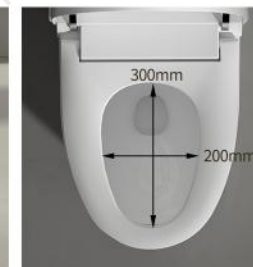

Model: T8001

Size: 680x390x460mm

Pit spacing: 300/400mm

Material: Ceramic/PP

Heating method: instant heating

Function	Simplified Version	Standard Version	Upgraded Version	Deluxe Version
Seat Heating	●	●	●	●
Temp Adjustment	●	●	●	●
Flush During Power Outage	●	●	●	●
Night Light	●	●	●	●
Auto Flushing	●	●	●	●
Slow Down Cover	●	●	●	●
Intelligent Power-saving	●	●	●	●
IPX4 Waterproof	●	●	●	●
Power Leakage Protection	●	●	●	●
Foot Kick Water Flushing	●	●	●	●
Seat Sensor Flushing	●	●	●	●
Controler Control		●	●	●
Instant Water Heating		●	●	●
Atmosphere Lights		●	●	●
LED Display Screen		●	●	●
Warm Air Drying		●	●	●
Female Cleaning		●	●	●
Hip Cleaning		●	●	●
Moving Cleaning		●	●	●
Nozzle Self-Cleaning		●	●	●
Water Pressure Adjustment		●	●	●
Radar Sensor Open The Lid			●	●
Foot Kick Open The Seat			●	●
Bubble Function			●	●
Voice Control				●