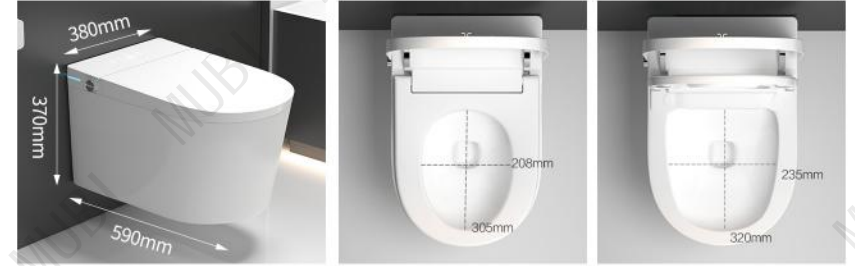

Model: T8001

Size: 680x390x460mm

Pit spacing: 300/400mm

Material: Ceramic/PP

Heating method: instant heating

Function	Simplified Version	Standard Version	Upgraded Version	Deluxe Version
Seat Heating	●	●	●	●
Temp Adjustment	●	●	●	●
Flush During Power Outage	●	●	●	●
Night Light	●	●	●	●
Auto Flushing	●	●	●	●
Slow Down Cover	●	●	●	●
Intelligent Power-saving	●	●	●	●
IPX4 Waterproof	●	●	●	●
Power Leakage Protection	●	●	●	●
Foot Kick Water Flushing	●	●	●	●
Seat Sensor Flushing	●	●	●	●
Controler Control		●	●	●
Instant Water Heating		●	●	●
Atmosphere Lights		●	●	●
LED Display Screen		●	●	●
Warm Air Drying		●	●	●
Female Cleaning		●	●	●
Hip Cleaning		●	●	●
Moving Cleaning		●	●	●
Nozzle Self-Cleaning		●	●	●
Water Pressure Adjustment		●	●	●
Radar Sensor Open The Lid			●	●
Foot Kick Open The Seat			●	●
Bubble Function			●	●
Voice Control				●

SMART LIVING

Model: T9009

Size: 590x380x370mm

Pit spacing: 180mm

Material: Ceramic/PP

Heating method: instant heating

*Customized Volt & Plug in

Function	Simplified Version	Standard Version	Upgraded Version	Deluxe Version
Seat Heating			●	●
Temp Adjustment			●	●
Flush During Power Outage			●	●
Night Light			●	●
Auto Flushing			●	●
Intelligent Power-saving			●	●
Slow Down Cover			●	●
IPX4 Waterproof			●	●
Foot Kick Water Flushing			●	●
Seat Sensor Flushing			●	●
Controler Control			●	●
Atmosphere Lights			●	●
Instant Water Heating			●	●
LED Display Screen			●	●
Warm Air Drying			●	●
Female Cleaning			●	●
Hip Cleaning			●	●
Moving Cleaning			●	●
Nozzle Self-Cleaning			●	●
Water Pressure Adjustment			●	●
Radar Sensor Open The Lid			●	●
UVGI (Ultraviolet Germicidal)			●	●
IR therapy (infrared therapy)			●	●
Bubble Function				●