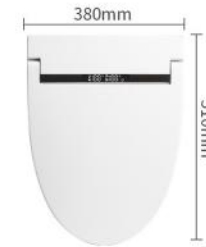

CUSTOMIZABLE COLORS

Model: 501V

Size: 510x380x49mm

Rated voltage: 220v

Material: PP

Heating method: instant heating

*Customized Volt & Plug in

Function	Simplified Version	Standard Version	Upgraded Version
Seat Heating	●	●	●
Seat Temp Adjustment	●	●	●
Flush During Power Outage	●	●	●
Intelligent Electricity Saving	●	●	●
Slow Down Cover	●	●	●
Night Light	●	●	●
IPX4 Waterproof	●	●	●
Power Leakage Protection	●	●	●
Overheating Protection	●	●	●
Controler Control		●	●
Seat Sensor		●	●
Instant Water Heating		●	●
Hip Cleaning		●	●
Female Cleaning		●	●
Moving Cleaning		●	●
Nozzle Self-Cleaning		●	●
SPA Cleaning		●	●
Child Cleaning		●	●
Water Temp Adjustment		●	●
Water Pressure Adjustment		●	●
Warm Air Drying			●
Air Temp Adjustment			●
LED Display Screen			●