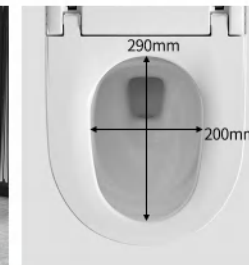

TWO COLORS OPTIONS

Model: T9026

Size: 580x360x360mm

Pit spacing: 180mm

Material: Ceramic/PP

Heating method: instant heating

*Customized Volt & Plug in

Function	Simplified Version	Standard Version	Upgraded Version	Deluxe Version
Seat Heating	●	●	●	
Night Light	●	●	●	
Temperature Adjustment	●	●	●	
Seat Sensor Flushing	●	●	●	
Power Leakage Protection	●	●	●	
Flush During Power Outage	●	●	●	
Intelligent Electricity Saving	●	●	●	
Foot Sensor Water Flushing	●	●	●	
Seat Sensor Flushing	●	●	●	
IPX4 Waterproof	●	●	●	
Dual Knob Control	●	●	●	
Controler Control		●	●	
Atmosphere Lights		●	●	
Instant Water Heating		●	●	
Warm Air Drying		●	●	
LED Display Screen		●	●	
Female Cleaning		●	●	
Hip Cleaning		●	●	
Moving Cleaning		●	●	
Nozzle Self-Cleaning		●	●	
Water Pressure Adjustment		●	●	
Radar Sensor Open The Lid			●	
Foot Sensor Open The Seat			●	
Bubble Function			●	