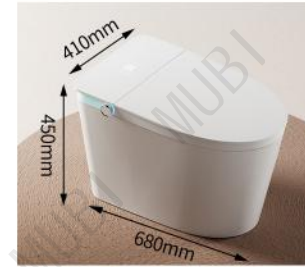

Model: T9012

Size: 680x410x450mm

Pit spacing: 300/400mm

Material: Ceramic/PP

Heating method: instant heating