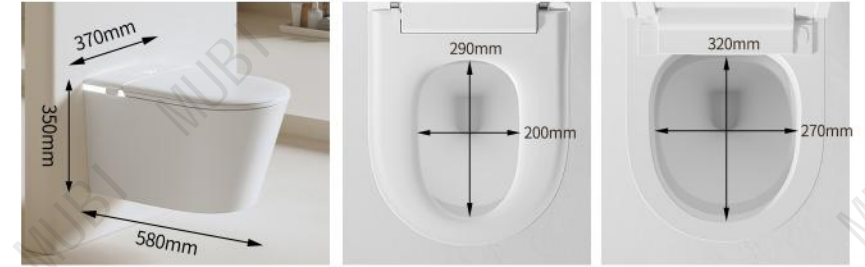

HIGHLIGHTING THE CRAFTSMANSHIP

Powerful performance
experience the difference

Model: T9006A

Size: 700x410x440mm

Pit spacing: 300/400mm

Material: Ceramic/PP

Heating method: instant heating

*Customized Volt & Plug in

TEMPERATURE ADJUSTMENT

Automatically adjust water temperature
seat temperature and water temperature

* Customized Volt & Plug in

Model: T9015

Size: 580x370x350mm

Pit spacing: 180mm

Material: Ceramic/PP

Heating method: instant heating