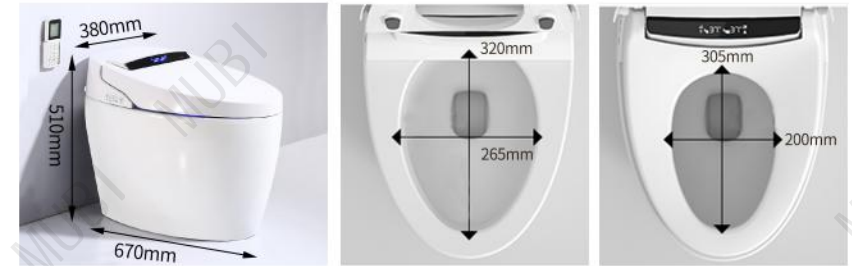

Model: T7002

Size: 688x425x445mm
Pit spacing: 300/400mm
Material: Ceramic/PP
Heating method: instant heating

*Customized Volt & Plug in

Function	Simplified Version	Standard Version	Upgraded Version	Deluxe Version
Seat Heating	●	●	●	●
Temp Adjustment	●	●	●	●
Flush During Power Outage	●	●	●	●
Intelligent Electricity Saving	●	●	●	●
Foot Kick Water Flushing	●	●	●	●
Auto Flushing	●	●	●	●
Seat Sensor Flushing	●	●	●	●
Night Light	●	●	●	●
IPX4 Waterproof	●	●	●	●
Power Leakage Protection	●	●	●	●
Controler Control		●	●	●
LED Display Screen		●	●	●
Warm Air Drying		●	●	●
Female Cleaning		●	●	●
Hip Cleaning		●	●	●
Moving Cleaning		●	●	●
Massage Cleaning		●	●	●
Nozzle Self-Cleaning		●	●	●
Water Pressure Adjustment		●	●	●
Foot Kick Open The Seat			●	●
Radar Sensor Open The Lid			●	●
Bubble Function			●	●
Voice Control				●

HIGH-END EXPERIENCE

Smart toilets bring convenience and comfort Enhancing the quality of life

Model: T9003

Size: 670x380x510mm
 Pit spacing: 300/400mm
 Material: Ceramic/PP
 Heating method: instant heating