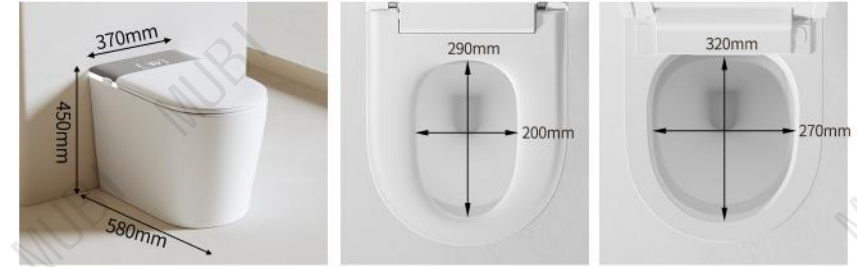

* Customized Volt & Plug in

Model: T9015C

Size: 580x370x450mm

Pit spacing: 300/400mm

Material: Ceramic/PP

Heating method: instant heating

Function	Simplified Version	Standard Version	Upgraded Version	Deluxe Version
Seat Heating	●	●	●	
Temp Adjustment	●	●	●	
Flush During Power Outage	●	●	●	
Night Light	●	●	●	
Auto Flushing	●	●	●	
Intelligent Power-saving	●	●	●	
Slow Down Cover	●	●	●	
IPX4 Waterproof	●	●	●	
Foot Sensor Water Flushing	●	●	●	
Seat Sensor Flushing	●	●	●	
Controler Control		●	●	
Atmosphere Lights		●	●	
Instant Water Heating		●	●	
LED Display Screen		●	●	
Warm Air Drying		●	●	
Female Cleaning		●	●	
Hip Cleaning		●	●	
Moving Cleaning		●	●	
Nozzle Self-Cleaning		●	●	
Water Pressure Adjustment		●	●	
Air Filering & Aromatherapy		●	●	
Bubble Function		●	●	
Radar Sensor Open The Lid			●	
Foot Sensor Open The Seat			●	