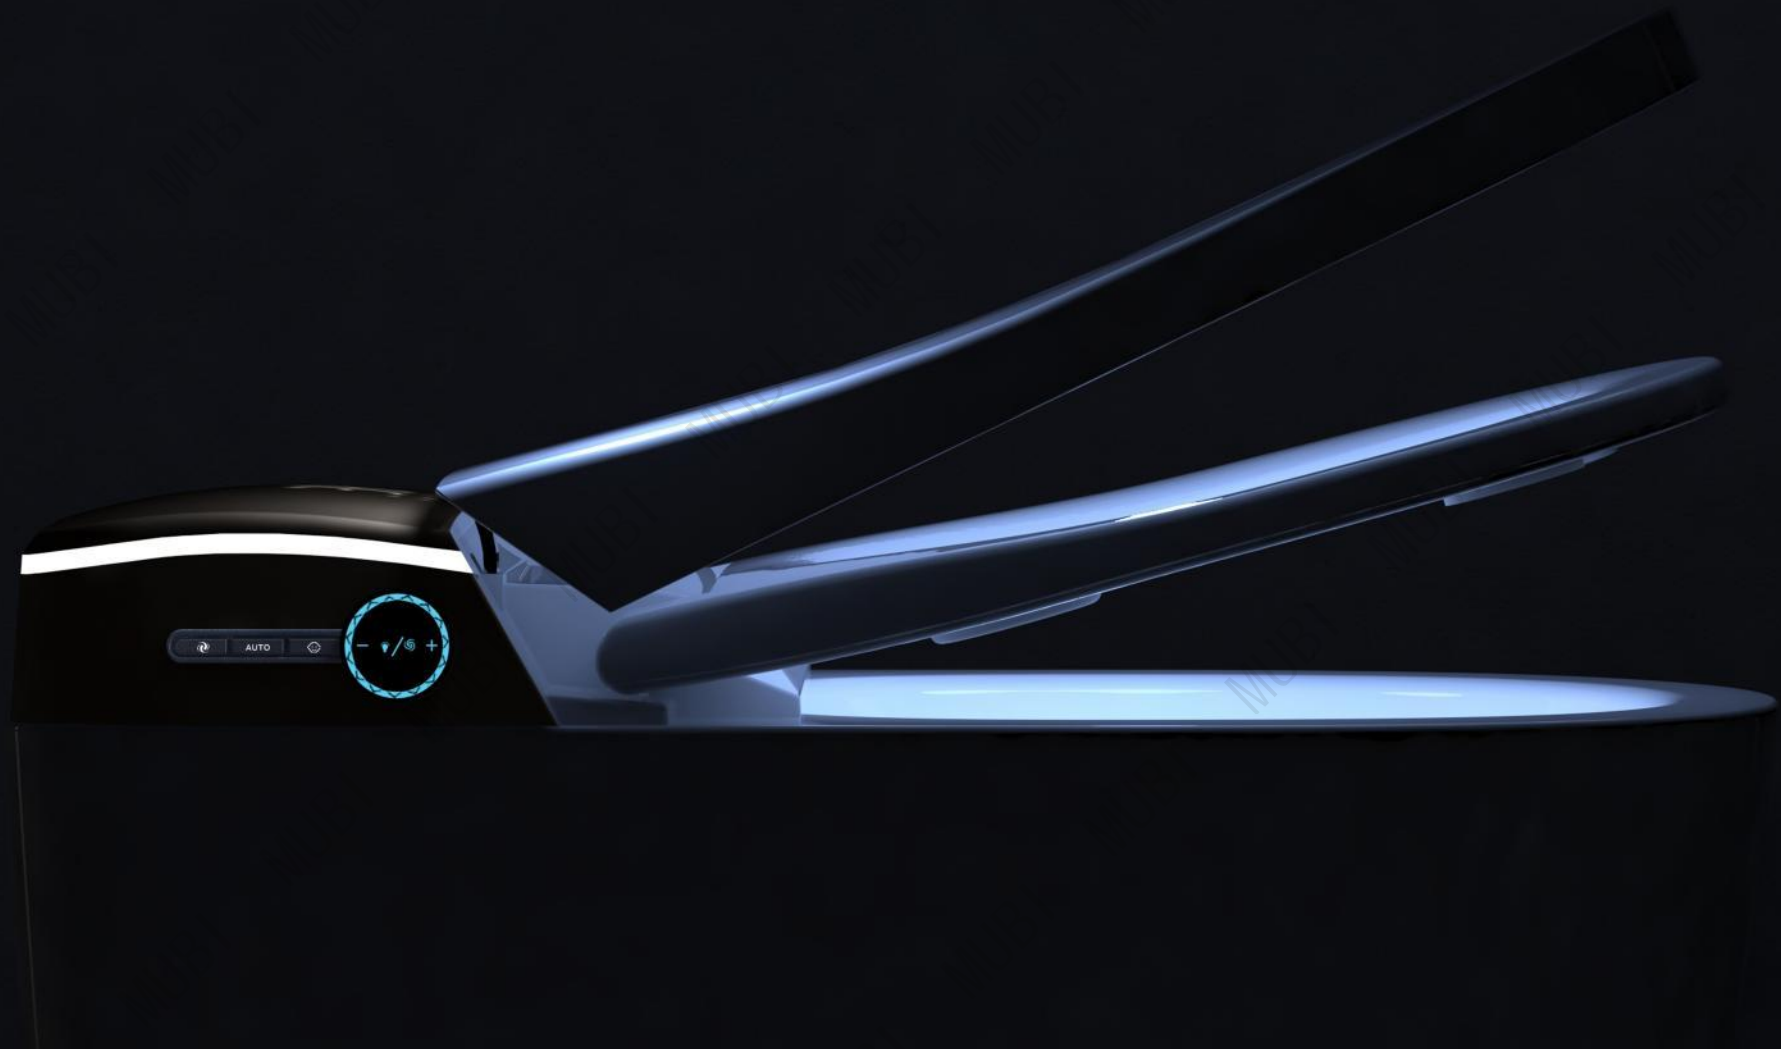

Leader of global ont-stop supply chain service

The OEM/ODM expert for Intelligent toilet

National High-tech Enterprise