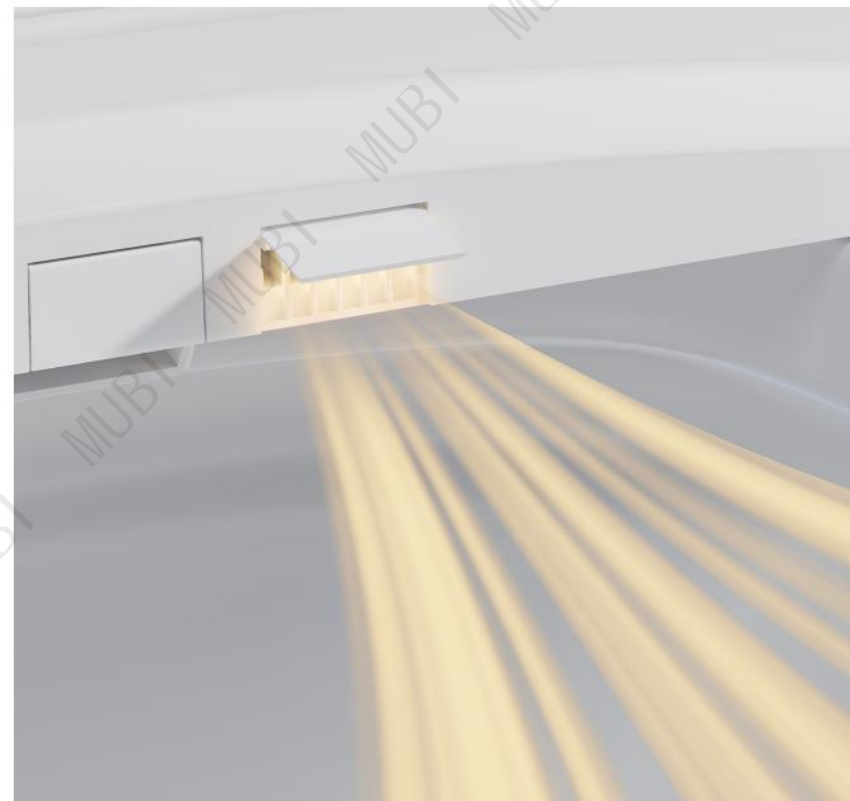

CUSTOMIZABLE COLORS

Model: 502U-A

Size: 510x380x49mm

Rated voltage: 220v

Material: PP

Heating method: instant heating

*Customized Volt & Plug in

Function	Simplified Version	Standard Version	Upgraded Version
Seat Heating	●	●	●
Seat Temp Adjustment	●	●	●
Flush During Power Outage	●	●	●
Intelligent Electricity Saving	●	●	●
Slow Down Cover	●	●	●
Night Light	●	●	●
IPX4 Waterproof	●	●	●
Power Leakage Protection	●	●	●
Overheating Protection	●	●	●
Controler Control		●	●
Seat Sensor		●	●
Instant Water Heating		●	●
Hip Cleaning		●	●
Female Cleaning		●	●
Moving Cleaning		●	●
Nozzle Self-Cleaning		●	●
SPA Cleaning		●	●
Child Cleaning		●	●
Water Temp Adjustment		●	●
Water Pressure Adjustment		●	●
Warm Air Drying			●
Air Temp Adjustment			●
LED Display Screen			●