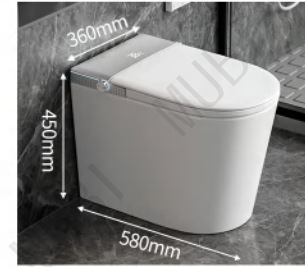

CHOOSING A SMART TOILET

Model: T9026A

Size: 580x360x450mm

Pit spacing: 300/400mm

Material: Ceramic/PP

Heating method: instant heating

*Customized Volt & Plug in

Function	Simplified Version	Standard Version	Upgraded Version	Deluxe Version
Seat Heating	●	●	●	
Night Light	●	●	●	
Temperature Adjustment	●	●	●	
Seat Sensor Flushing	●	●	●	
Power Leakage Protection	●	●	●	
Flush During Power Outage	●	●	●	
Intelligent Electricity Saving	●	●	●	
Foot Kick Water Flushing	●	●	●	
Seat Sensor Flushing	●	●	●	
IPX4 Waterproof	●	●	●	
Dual Knob Control	●	●	●	
Controler Control		●	●	
Atmosphere Lights		●	●	
Instant Water Heating		●	●	
Warm Air Drying		●	●	
LED Display Screen		●	●	
Female Cleaning		●	●	
Hip Cleaning		●	●	
Moving Cleaning		●	●	
Nozzle Self-Cleaning		●	●	
Water Pressure Adjustment		●	●	
Radar Sensor Open The Lid			●	
Foot Kick Open The Seat			●	
Bubble Function			●	