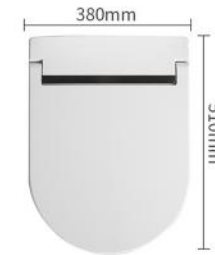

CUSTOMIZABLE COLORS

Model: 502U

Size: 510x380x49mm

Rated voltage: 220v

Material: PP

Heating method: instant heating

*Customized Volt & Plug in

Function	Simplified Version	Standard Version	Upgraded Version
Seat Heating	●	●	●
Seat Temp Adjustment	●	●	●
Flush During Power Outage	●	●	●
Intelligent Electricity Saving	●	●	●
Slow Down Cover	●	●	●
Night Light	●	●	●
IPX4 Waterproof	●	●	●
Power Leakage Protection	●	●	●
Overheating Protection	●	●	●
Controler Control		●	●
Seat Sensor		●	●
Instant Water Heating		●	●
Hip Cleaning		●	●
Female Cleaning		●	●
Moving Cleaning		●	●
Nozzle Self-Cleaning		●	●
SPA Cleaning		●	●
Child Cleaning		●	●
Water Temp Adjustment		●	●
Water Pressure Adjustment		●	●
Warm Air Drying			●
Air Temp Adjustment			●
LED Display Screen			●